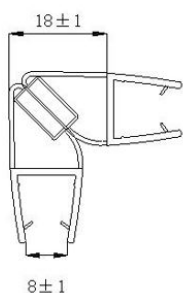

PRODUCT SHEET

Description:

PVC Seal Glass To Glass, Black Magnet, 90/180DG, S-5711,F/10 mm Glass, 2,5 Mtr.

Item number:

15.22.307-5

Units	Box	Carton	HS Code	Barcode
Pair	4	20	3925901000	
				5704866505802

SISO A/S