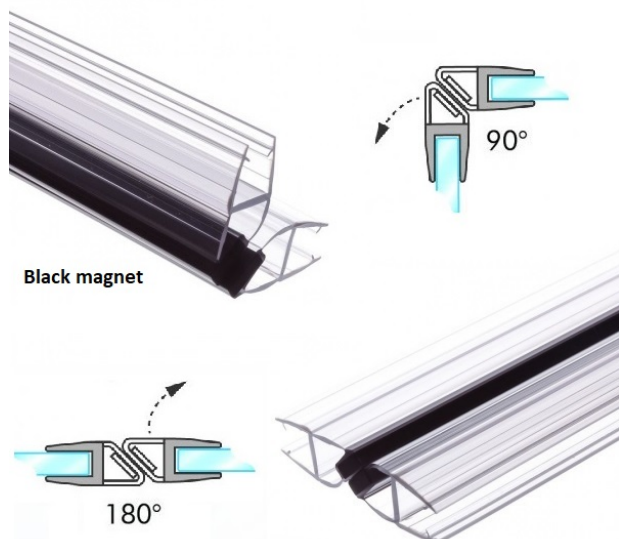

PRODUCT SHEET

Description:

PVC Seal Glass To Glass, Black Magnet, 90/180DG, S-5711,F/10 mm Glass, 2,5 Mtr.

Item number:

15.22.307-5

Units	Box	Carton	HS Code	Barcode
Pair	4	20	3925901000	
				5704866505802

SISO A/S