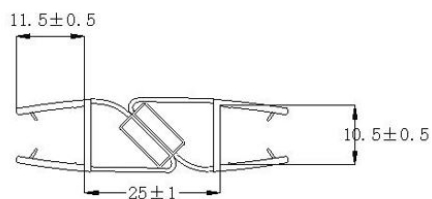

PRODUCT SHEET

Description:

PVC Seal Glass To Glass, Black Magnet, 90/180DG, S-5711,F/10 mm Glass, 2,5 Mtr.

Item number:

15.22.307-5

Units	Box	Carton	HS Code	Barcode
Pair	4	20	3925901000	
				5704866505802

SISO A/S